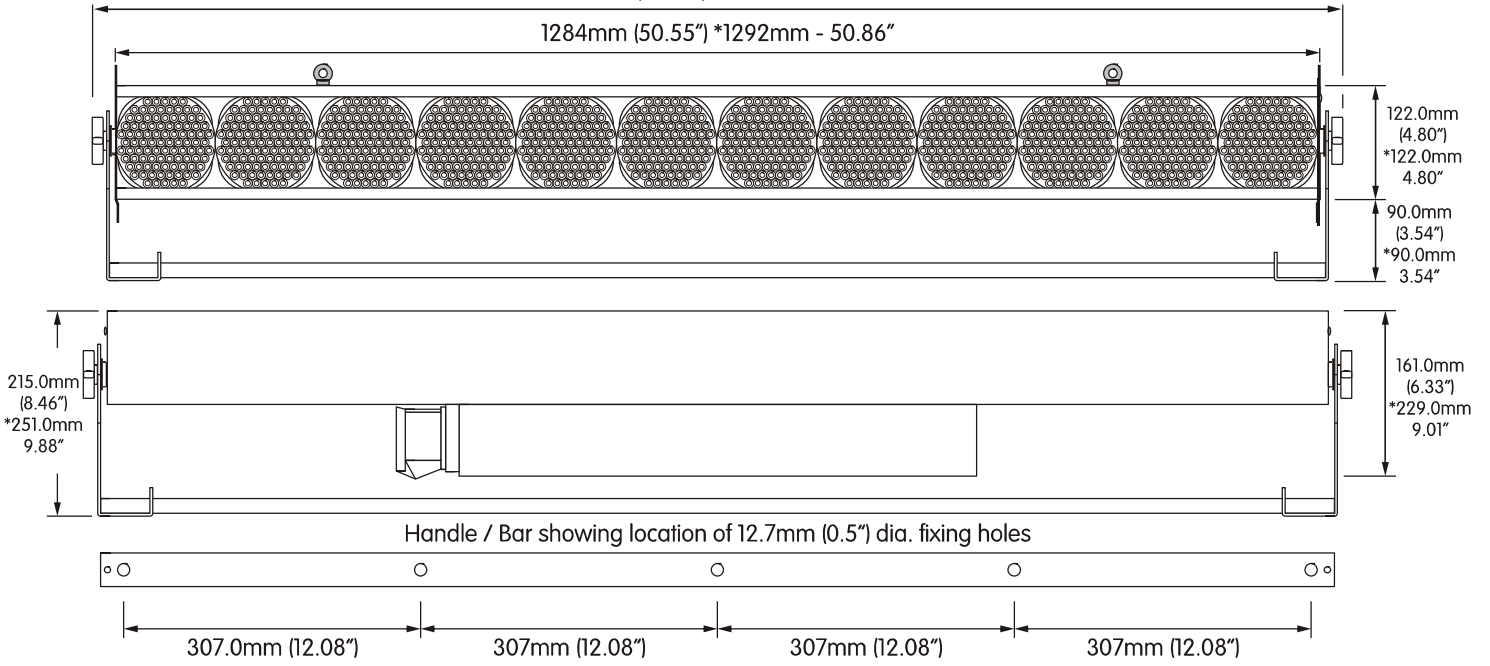

ChromaBank Mk2™

*Asterisk denotes Dimensions of original ChromaBank

1320mm (51.96") *1370mm - 53.93"

1284mm (50.55") *1292mm - 50.86"

ChromaBank Light Pipe™

1322.0mm (52.04")

150.0mm (5.90")

ChromaBank Quad Pipe™

1322.0mm (52.04")

48.0mm (1.88")

The end plate of the ChromaBanks allow stacking, using the holes as shown.

Stacking pitch 155.0mm (6.10")

ChromaBank2 Showing end view of Quad Pipe.