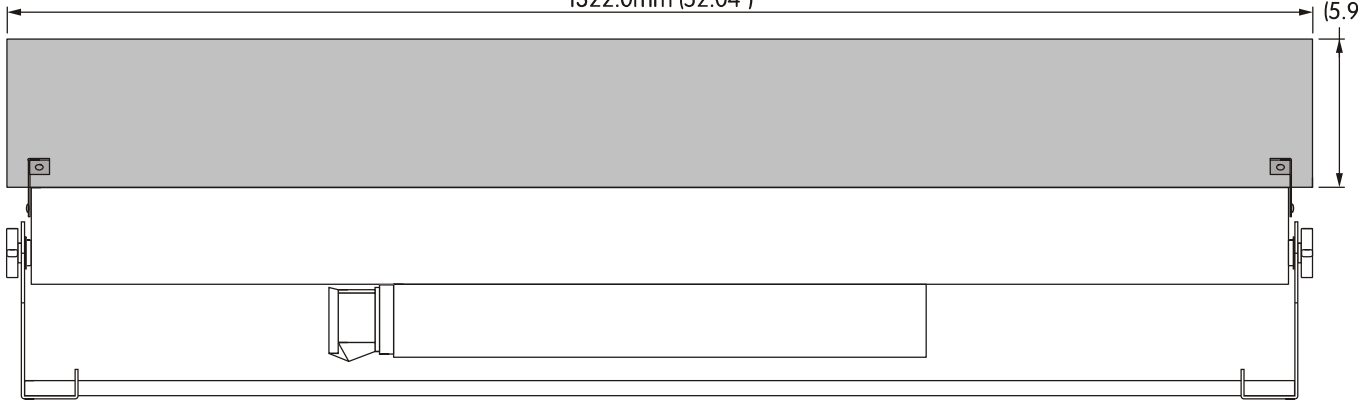

ChromaBank Mk2™

*Asterisk denotes Dimensions of original ChromaBank

1320mm (51.96") *1370mm - 53.93"

1284mm (50.55") *1292mm - 50.86"

ChromaBank Light Pipe™

1322.0mm (52.04")

150.0mm (5.90")

ChromaBank Quad Pipe™

1322.0mm (52.04")

48.0mm (1.88")

The end plate of the ChromaBanks allow stacking, using the holes as shown.

Stacking pitch 155.0mm (6.10")

ChromaBank2 Showing end view of Quad Pipe.