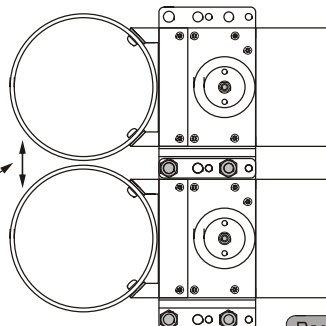

ChromaBank Mk2™

*Asterisk denotes Dimensions of original ChromaBank

1320mm (51.96") *1370mm - 53.93"

1284mm (50.55") *1292mm - 50.86"

ChromaBank Light Pipe™

1322.0mm (52.04")

150.0mm (5.90")

ChromaBank Quad Pipe™

1322.0mm (52.04")

48.0mm (1.88")

The end plate of the ChromaBanks allow stacking, using the holes as shown.

Stacking pitch 155.0mm (6.10")

ChromaBank2 Showing end view of Quad Pipe.