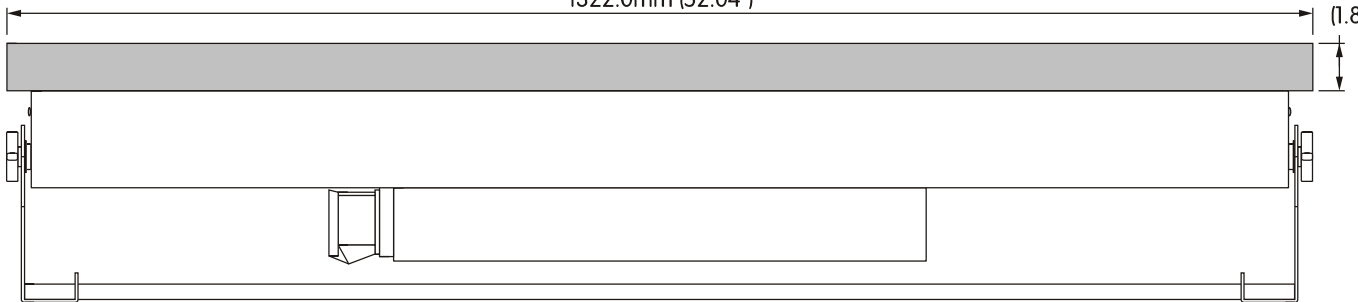

ChromaBank Mk2™

*Asterisk denotes Dimensions of original ChromaBank

1320mm (51.96") *1370mm - 53.93"

1284mm (50.55") *1292mm - 50.86"

ChromaBank Light Pipe™

1322.0mm (52.04")

150.0mm (5.90")

ChromaBank Quad Pipe™

1322.0mm (52.04")

48.0mm (1.88")

The end plate of the ChromaBanks allow stacking, using the holes as shown.

Stacking pitch 155.0mm (6.10")

ChromaBank2 Showing end view of Quad Pipe.